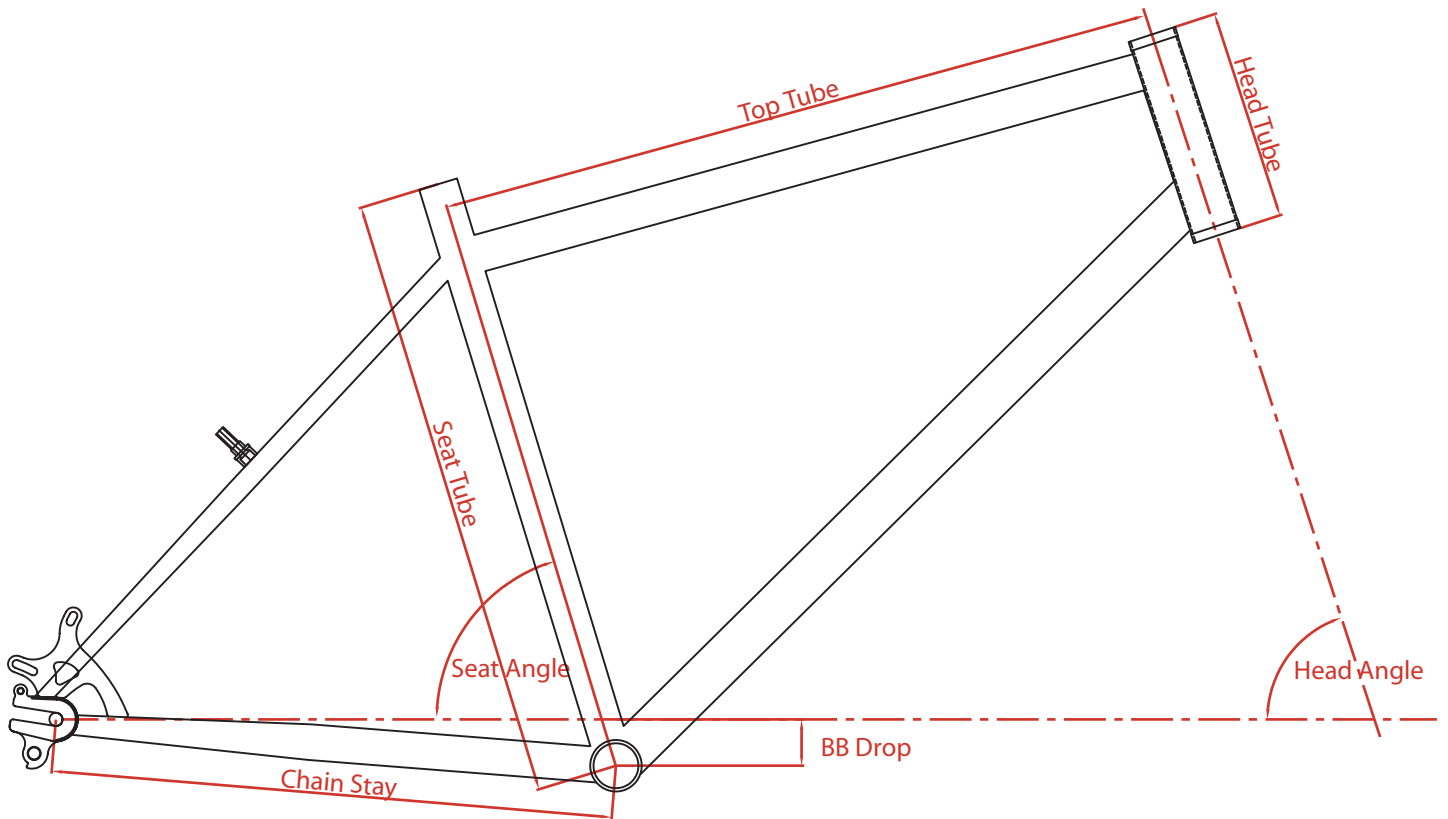

ALLEGRO

Geometry Chart

Onya AI, Onya Fe, Onya 8, Nedi

	small	medium	large
Top Tube c-c	52.5	55	58
Seat Tube c-t	46	52	55
Chain Stay	423	423	423
Head Tube	130	155	180
Seat Angle	73	73	73
Head Angle	72.5	72.5	72.5
BB Drop	70	70	70

Tour Fe, Tour AI

	50	52	54	56	58	60
Top Tube cc	50	52	54	56	58	60
Seat Tube ct	50	52	54	56	58	60
Chain Stay	430	430	430	430	430	430
Head Tube	120	120	120	120	120	120
Seat Angle	73	73	72.5	72.5	72.5	72
Head Angle	72	72	72.5	72.5	72.5	73
BB Drop	60	60	60	60	60	60

City, City2, City3

	small	medium	large	x large
Top Tube c-c	52	55	57	59
Seat Tube c-t	46	49	52	55
Chain Stay	445	445	445	445
Head Tube	135	155	170	185
Seat Angle	72.5	72.5	72.5	72.5
Head Angle	72.5	72.5	72.5	72.5
BB Drop	65	65	65	65

Track Ti

	53	55	57	59
Top Tube c-c	53	55	57	59
Seat Tube c-t	52	54	57	59
Chain Stay	405	405	405	405
Head Tube	110	120	135	145
Seat Angle	73	73	73	73
Head Angle	73	73	73	73
BB Drop	50	50	50	50